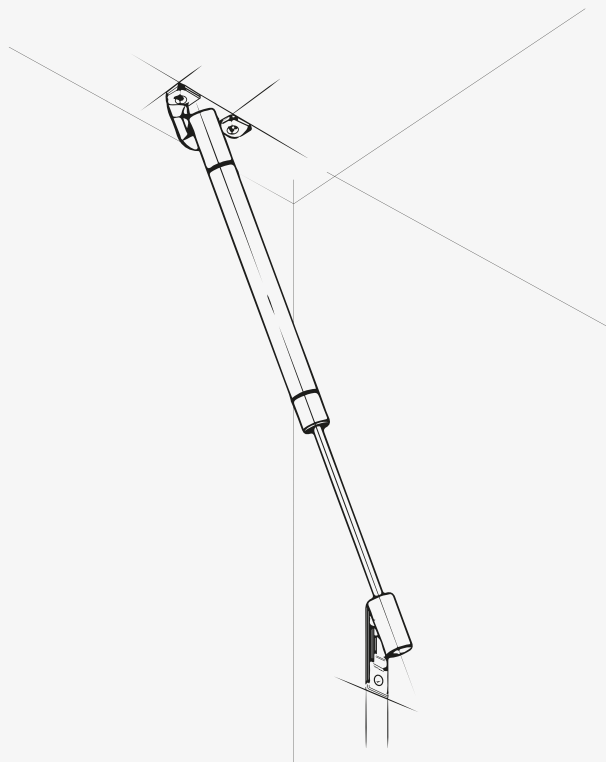

## Technical Specifications:

- Assisted lifter with minimalistic design Ø12mm
- Linear look to enhance the impact of the whole cabinet
- Available in two different colours: Metal Grey A6 and Storm Grey S8
- Opening with 85°, 90° and 95° angles for Lift Up application
- Opening with 90° angle for Drop Down application
- Fixing bracket system with selftapping screws
- Possible combination with OneTouch system for handleless furniture

SLIM SHAPE

UPWARDS

DOWNWARDS

## Lift Up

## Drop Down

Length	LIFT UP	DROP DOWN
164 mm	60/80/100/120 N	40/60/80/100/120 N
244 mm	60/80/100/120 N	40/60/80/100/120 N
355 mm	60/80/100/120 N	40/60/80/100/120 N

Values given in mm |