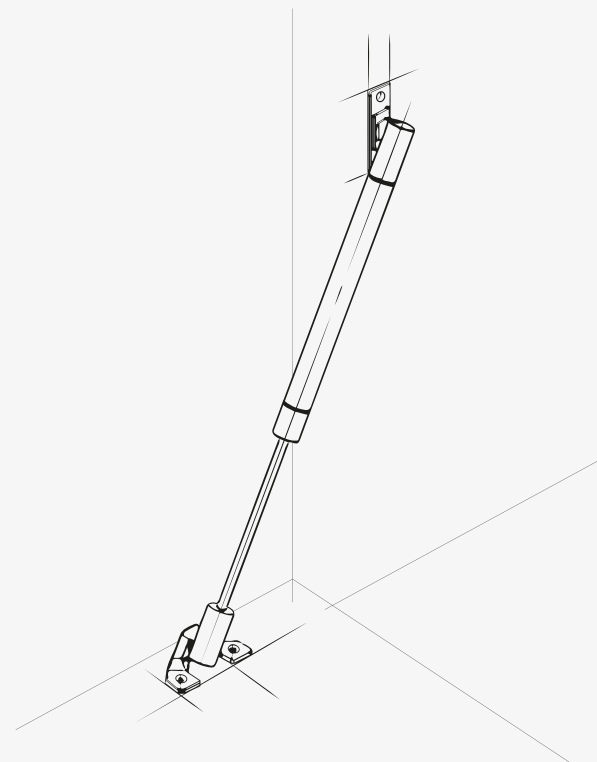

## Technical Specifications:

- Assisted lifter with minimalistic design Ø12mm
- Linear look to enhance the impact of the whole cabinet
- Available in two different colours: Metal Grey A6 and Storm Grey S8
- Opening with 85°, 90° and 95° angles for Lift Up application
- Opening with 90° angle for Drop Down application
- Fixing bracket system with selftapping screws
- Possible combination with OneTouch system for handleless furniture

SLIM SHAPE

UPWARDS

DOWNWARDS

## Lift Up

## Drop Down

Length	LIFT UP	DROP DOWN
164 mm	60/80/100/120 N	40/60/80/100/120 N
244 mm	60/80/100/120 N	40/60/80/100/120 N
355 mm	60/80/100/120 N	40/60/80/100/120 N

Values given in mm |